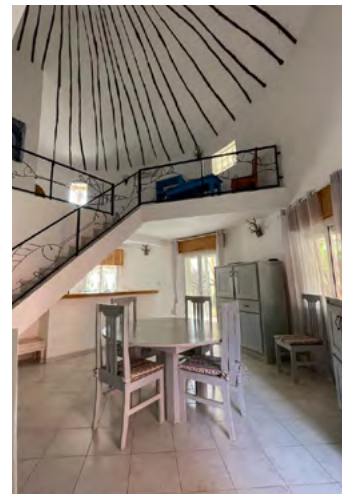

INCREDIBLE SERVICES!

Accommodation: 6 nights from October 26th to November 1st in luxury villas located 4 minutes from the La Palmeraie club.

Double room with bathroom and staff from 9 a.m. to 3 p.m.

Round trip hotel airport transfers for six people.

Car with driver for six people during the stay.

5 lunches at the Club la Palmeraie.

2 dinners and shows: Official Casino de Saly evening and Club la Palmeraie welcome evening.

Photo safari in the Bandia African reserve with a guide and equipped vehicle.

And as with all our competitions...

Full referee service, new balls, drinks, fruit.

Osteopaths, Physiotherapists.

Cups, medals, goodies, photo studio, welcome pack, prize ceremony, official photos and more...